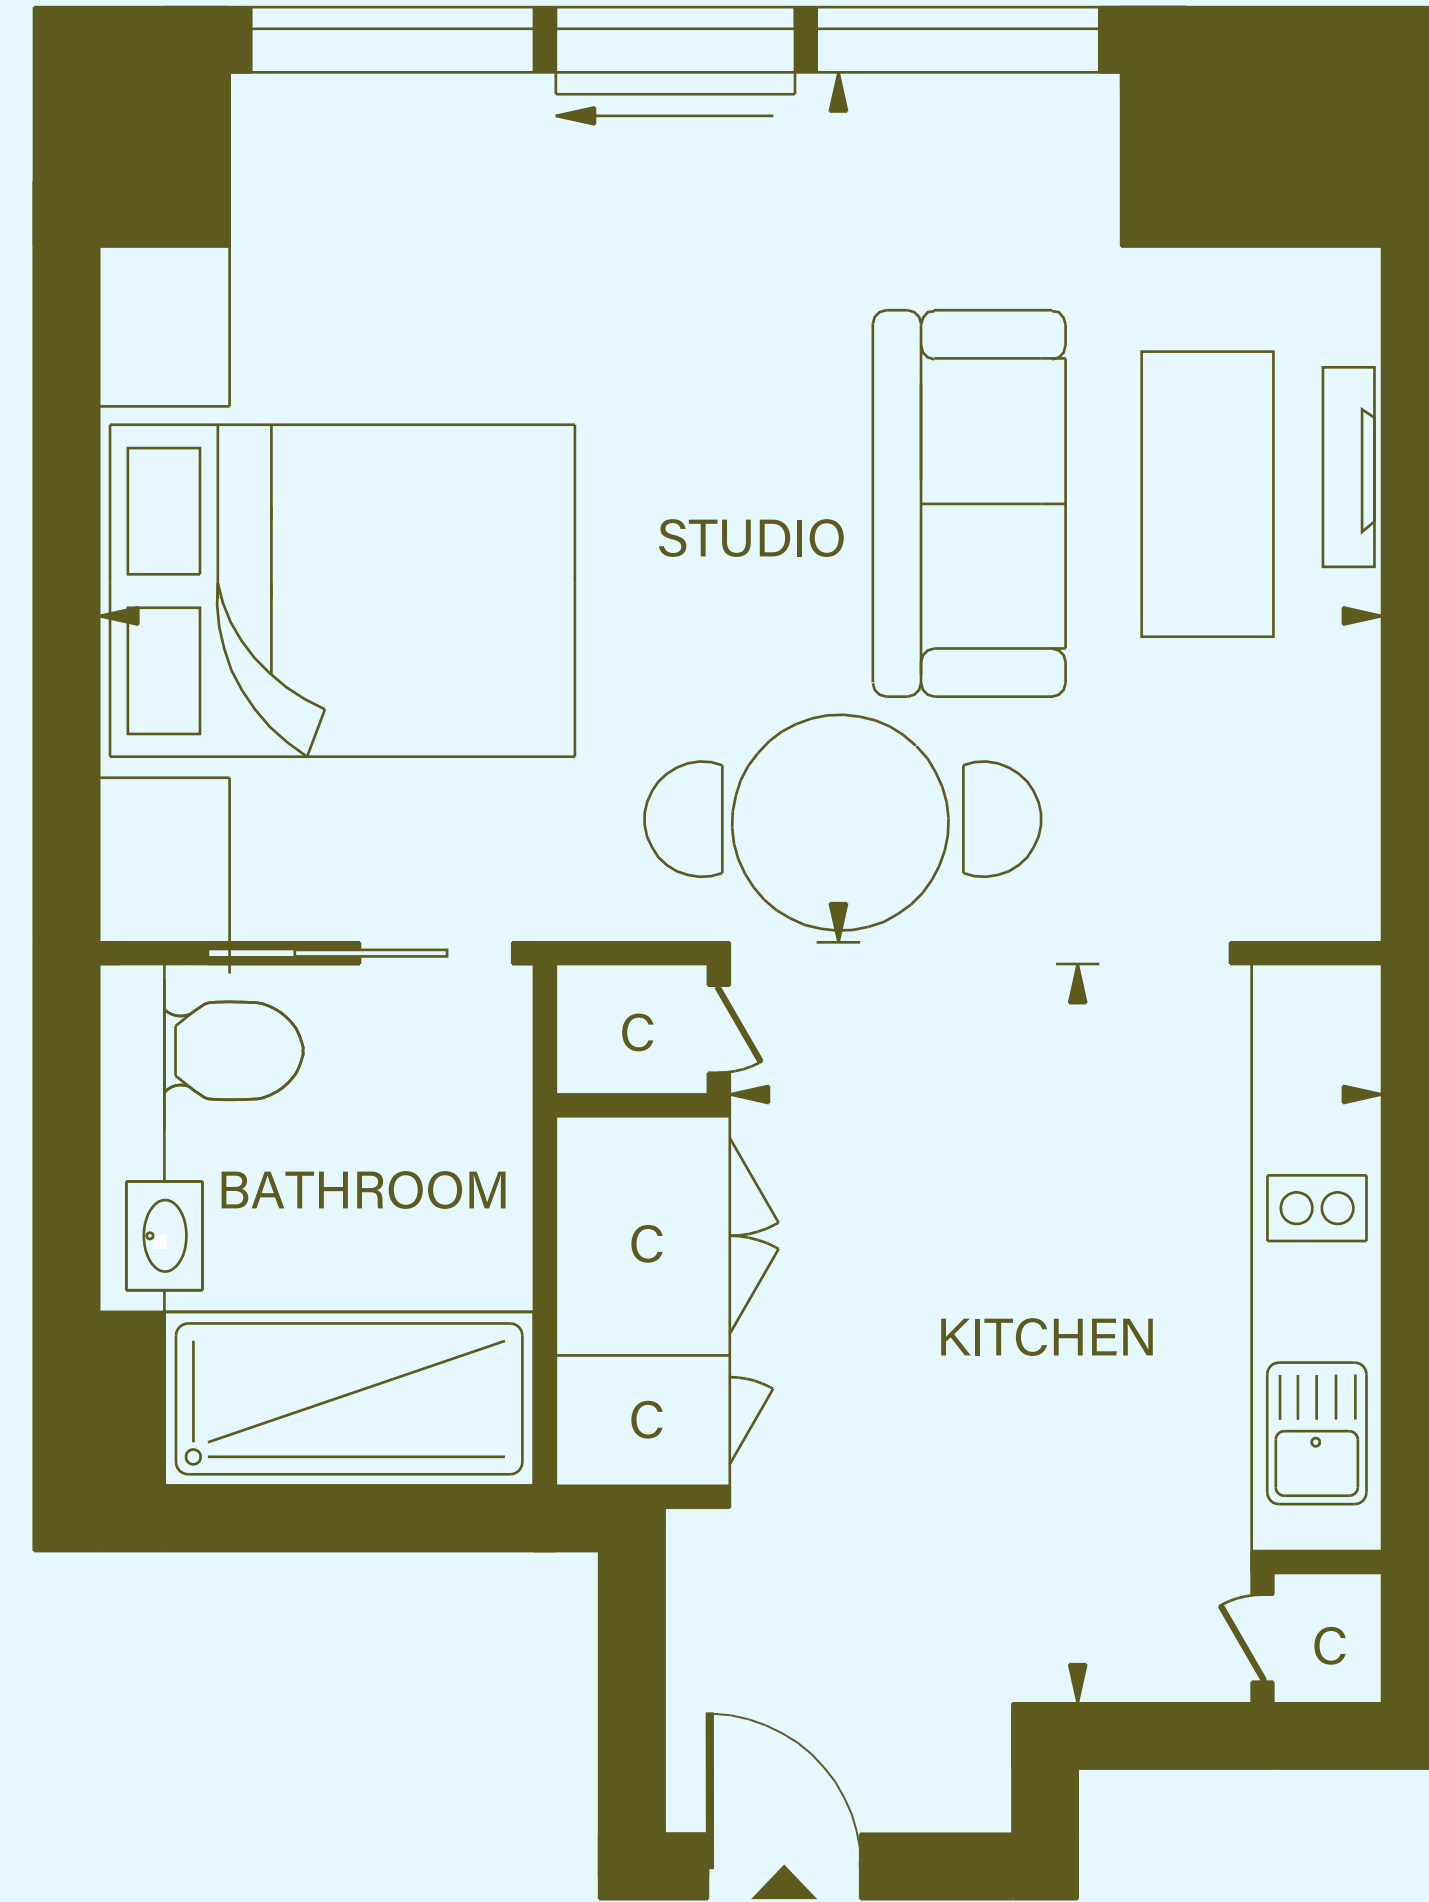

studio apartment

TYPE AT 09

Total Area *441 sq ft*

STUDIO	27' x 16'6"
KITCHEN	14'6" x 12'9"
BATHROOM	10'3" x 6'6"

KEY
C - Cupboard

Disclaimer: Please note floor plans are for marketing purposes only and measurements may be approximate.