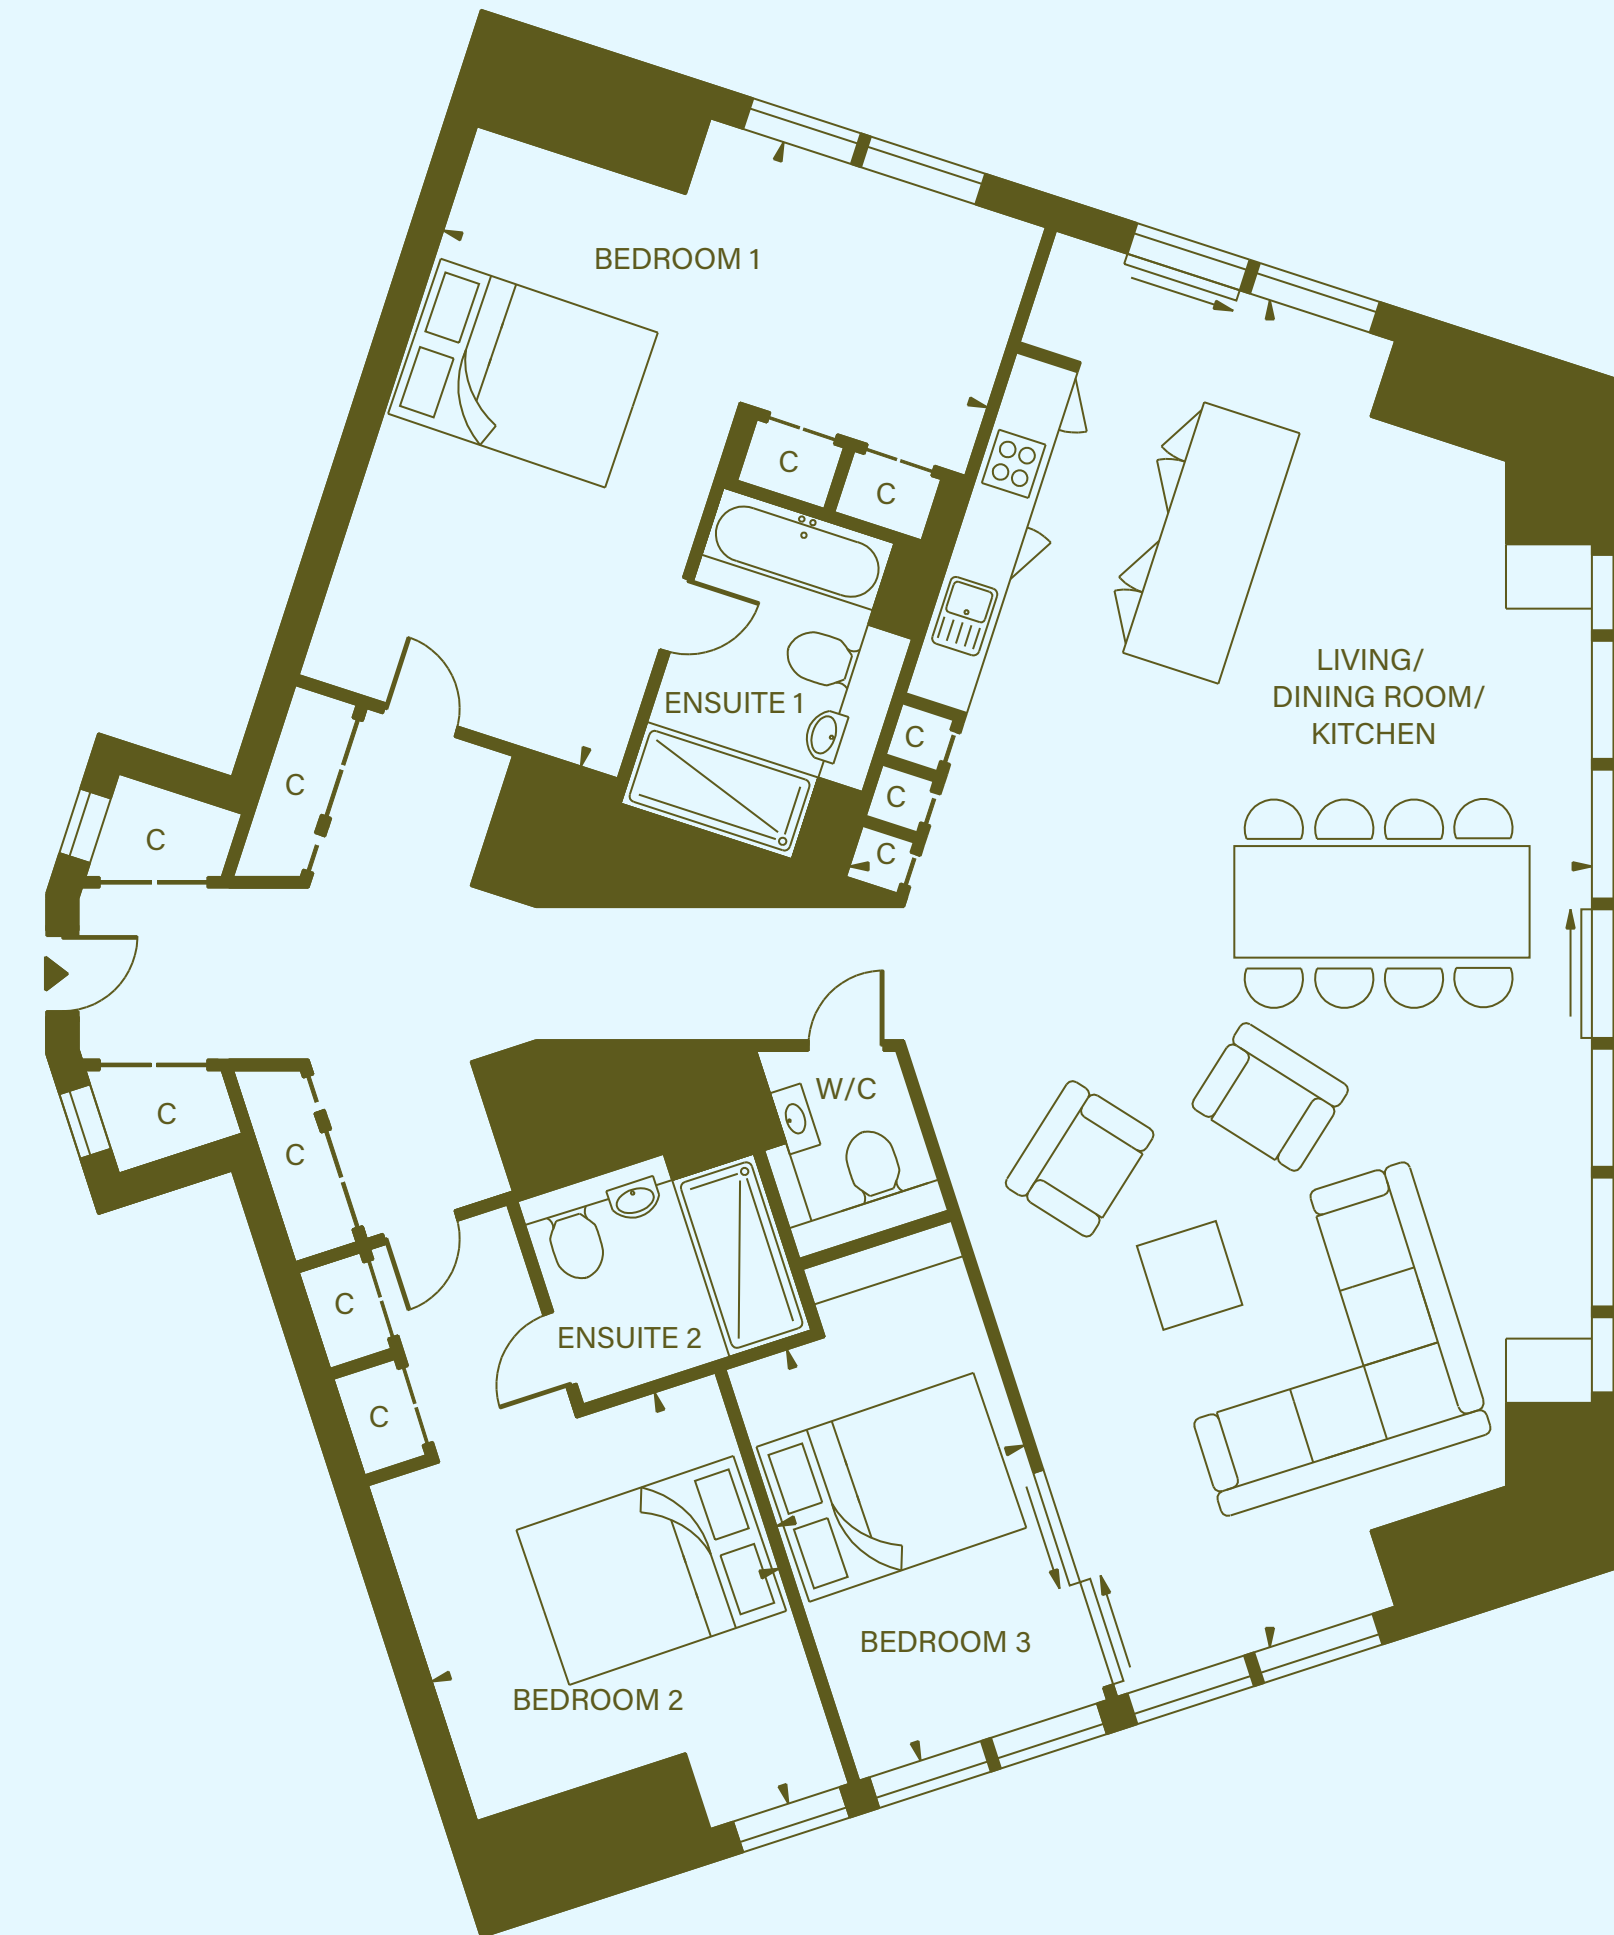

3 bedroom apartment

TYPE AT 01

Total Area *1,749 sq ft*

LIVING /DINING/ KITCHEN	41'3" x 22'9"
BEDROOM 1	20' x 17'6"
BEDROOM 2	13'6" x 11'3"
BEDROOM 3	13'9" x 7'9"
ENSUITE 1	10'9" x 5'9"
ENSUITE 2	7'3" x 6'9"
W/C	6'6" x 5'

KEY
C - Cupboard

Disclaimer: Please note floor plans are for marketing purposes only and measurements may be approximate.