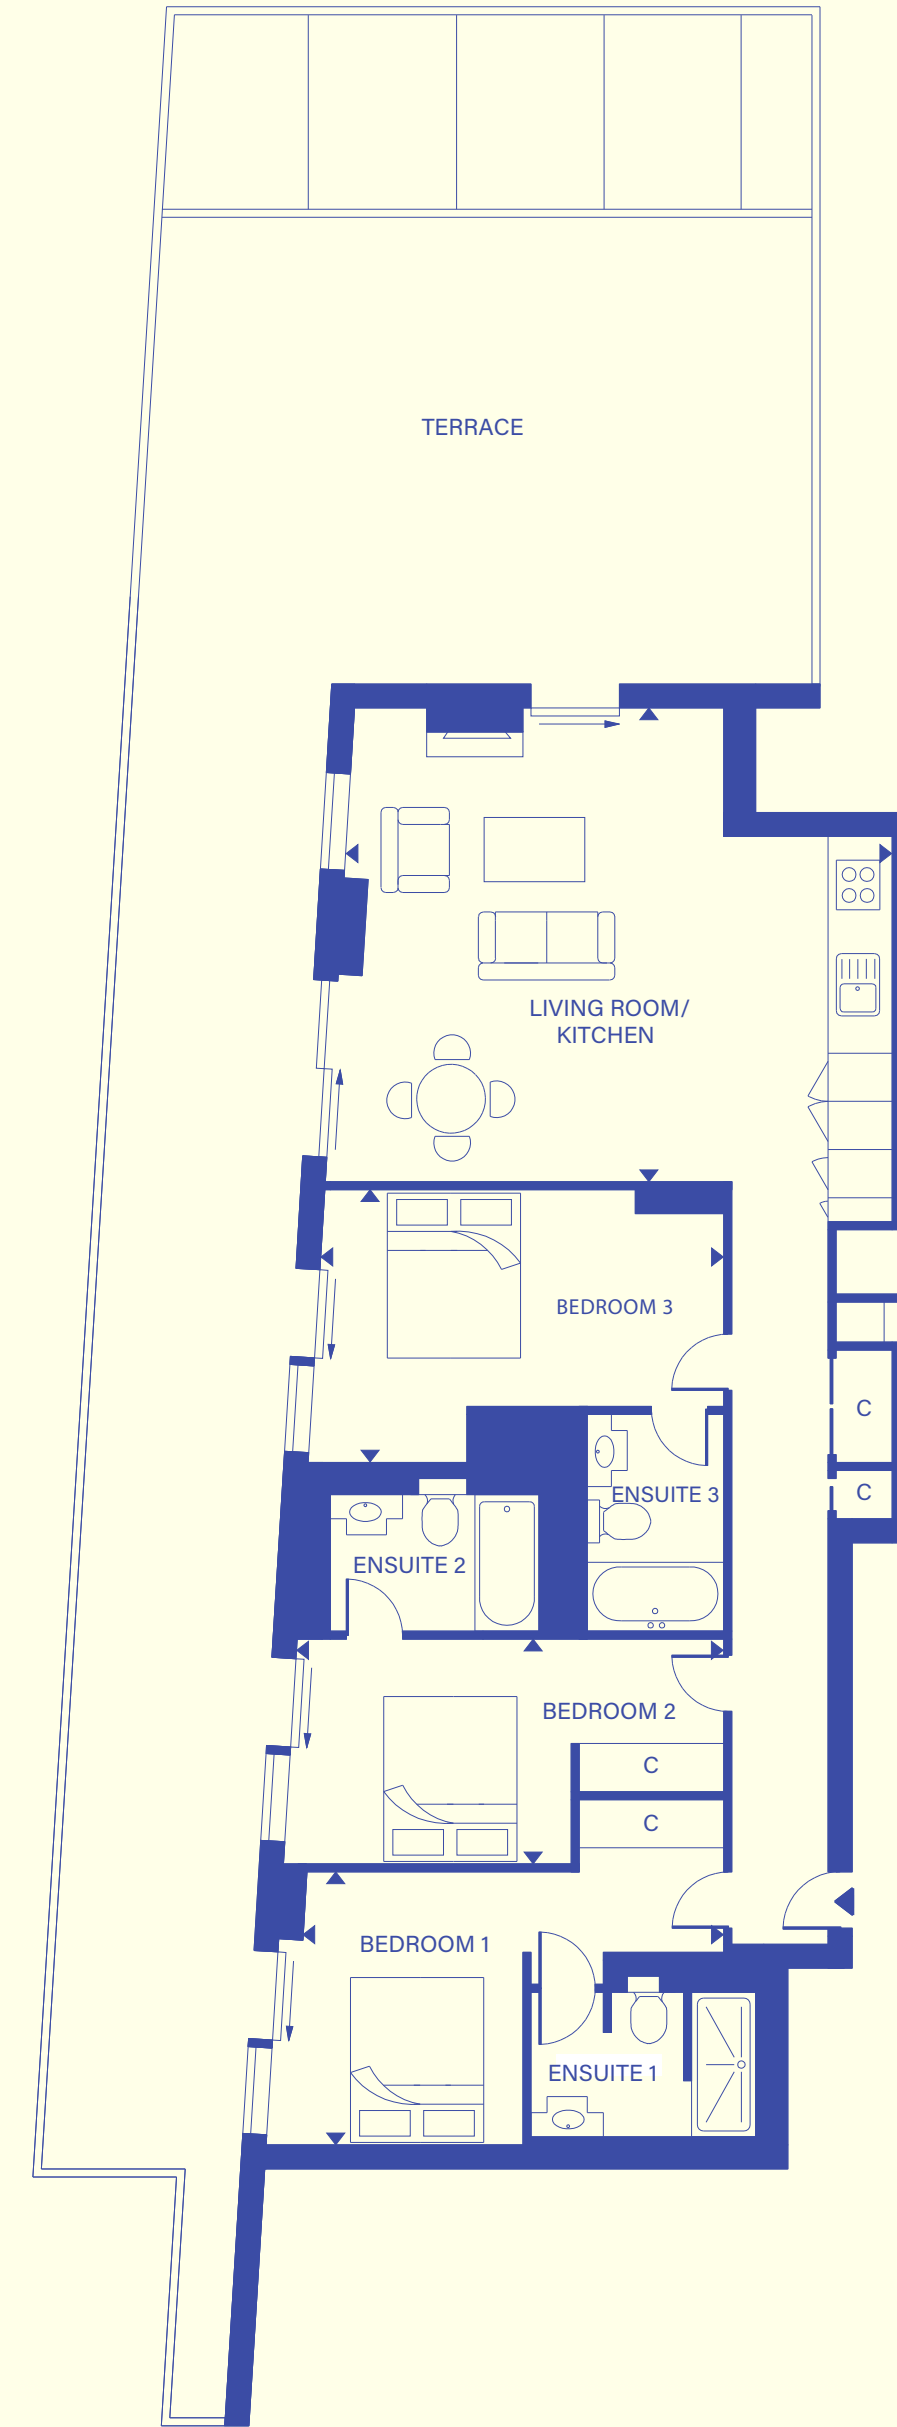

# 3 bedroom apartment

TYPE 15

*Total Area* *1,257 sq ft*

LIVING / KITCHEN	22'3" x 19'3"
BEDROOM 1	17'6" x 10'3"
BEDROOM 2	17'6" x 9'3"
BEDROOM 3	16'6" x 11'3"
ENSUITE 1	9'3" x 6'
ENSUITE 2	8'6" x 5'6"
ENSUITE 3	8'9" x 5'6"
TERRACE	11'9" x 5'

**KEY**

C - Cupboard

**Disclaimer:** Please note floor plans are for marketing purposes only and measurements may be approximate.

**VERTUS**

*a place to call home*